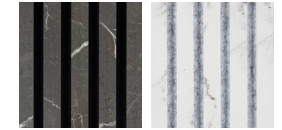

The range of FibroTech **Acoustic Panels**

FibroTech **COMPLETION LISTS**
22 x 25 x 3000 mm

For BASIC, PROFF and SQUARE - **7 colors**

For UNIKA - **6 colors**

Light Oak Smoked Oak

Oiled Oak Grey Oak

Black Oak Walnut

Ash White Platinum

RUSTY CONCRETE

PATTERN MARBLE WHITE

← Color of the panel

← Color of the polyester backplate